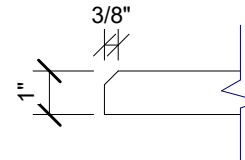

1 SIDE VIEW  
1" = 1'-0"

2 EDGE DETAIL  
3" = 1'-0"

3 PLAN VIEW  
1" = 1'-0"

4 END VIEW  
1" = 1'-0"

123 Columbia Court N. Chaska, MN 55318  
www.acousticalsurfaces.com  
1-800-854-2948

PRODUCT LINE: 1" Enviroacoustic Design Panels - 2ft x 2ft - Beveled Edge - Panes