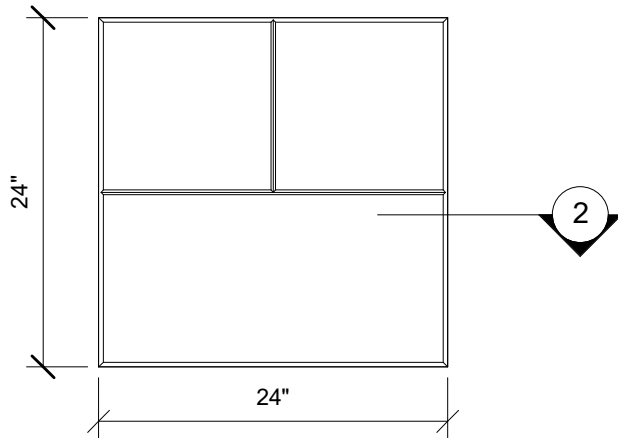

1 SIDE VIEW  
1" = 1'-0"

2 EDGE DETAIL  
3" = 1'-0"

3 PLAN VIEW  
1" = 1'-0"

4 END VIEW  
1" = 1'-0"

123 Columbia Court N. Chaska, MN 55318  
www.acousticalsurfaces.com  
1-800-854-2948

PRODUCT LINE: 1" Enviroacoustic Design Panels - 2ft x 2ft - Beveled Edge - Panes